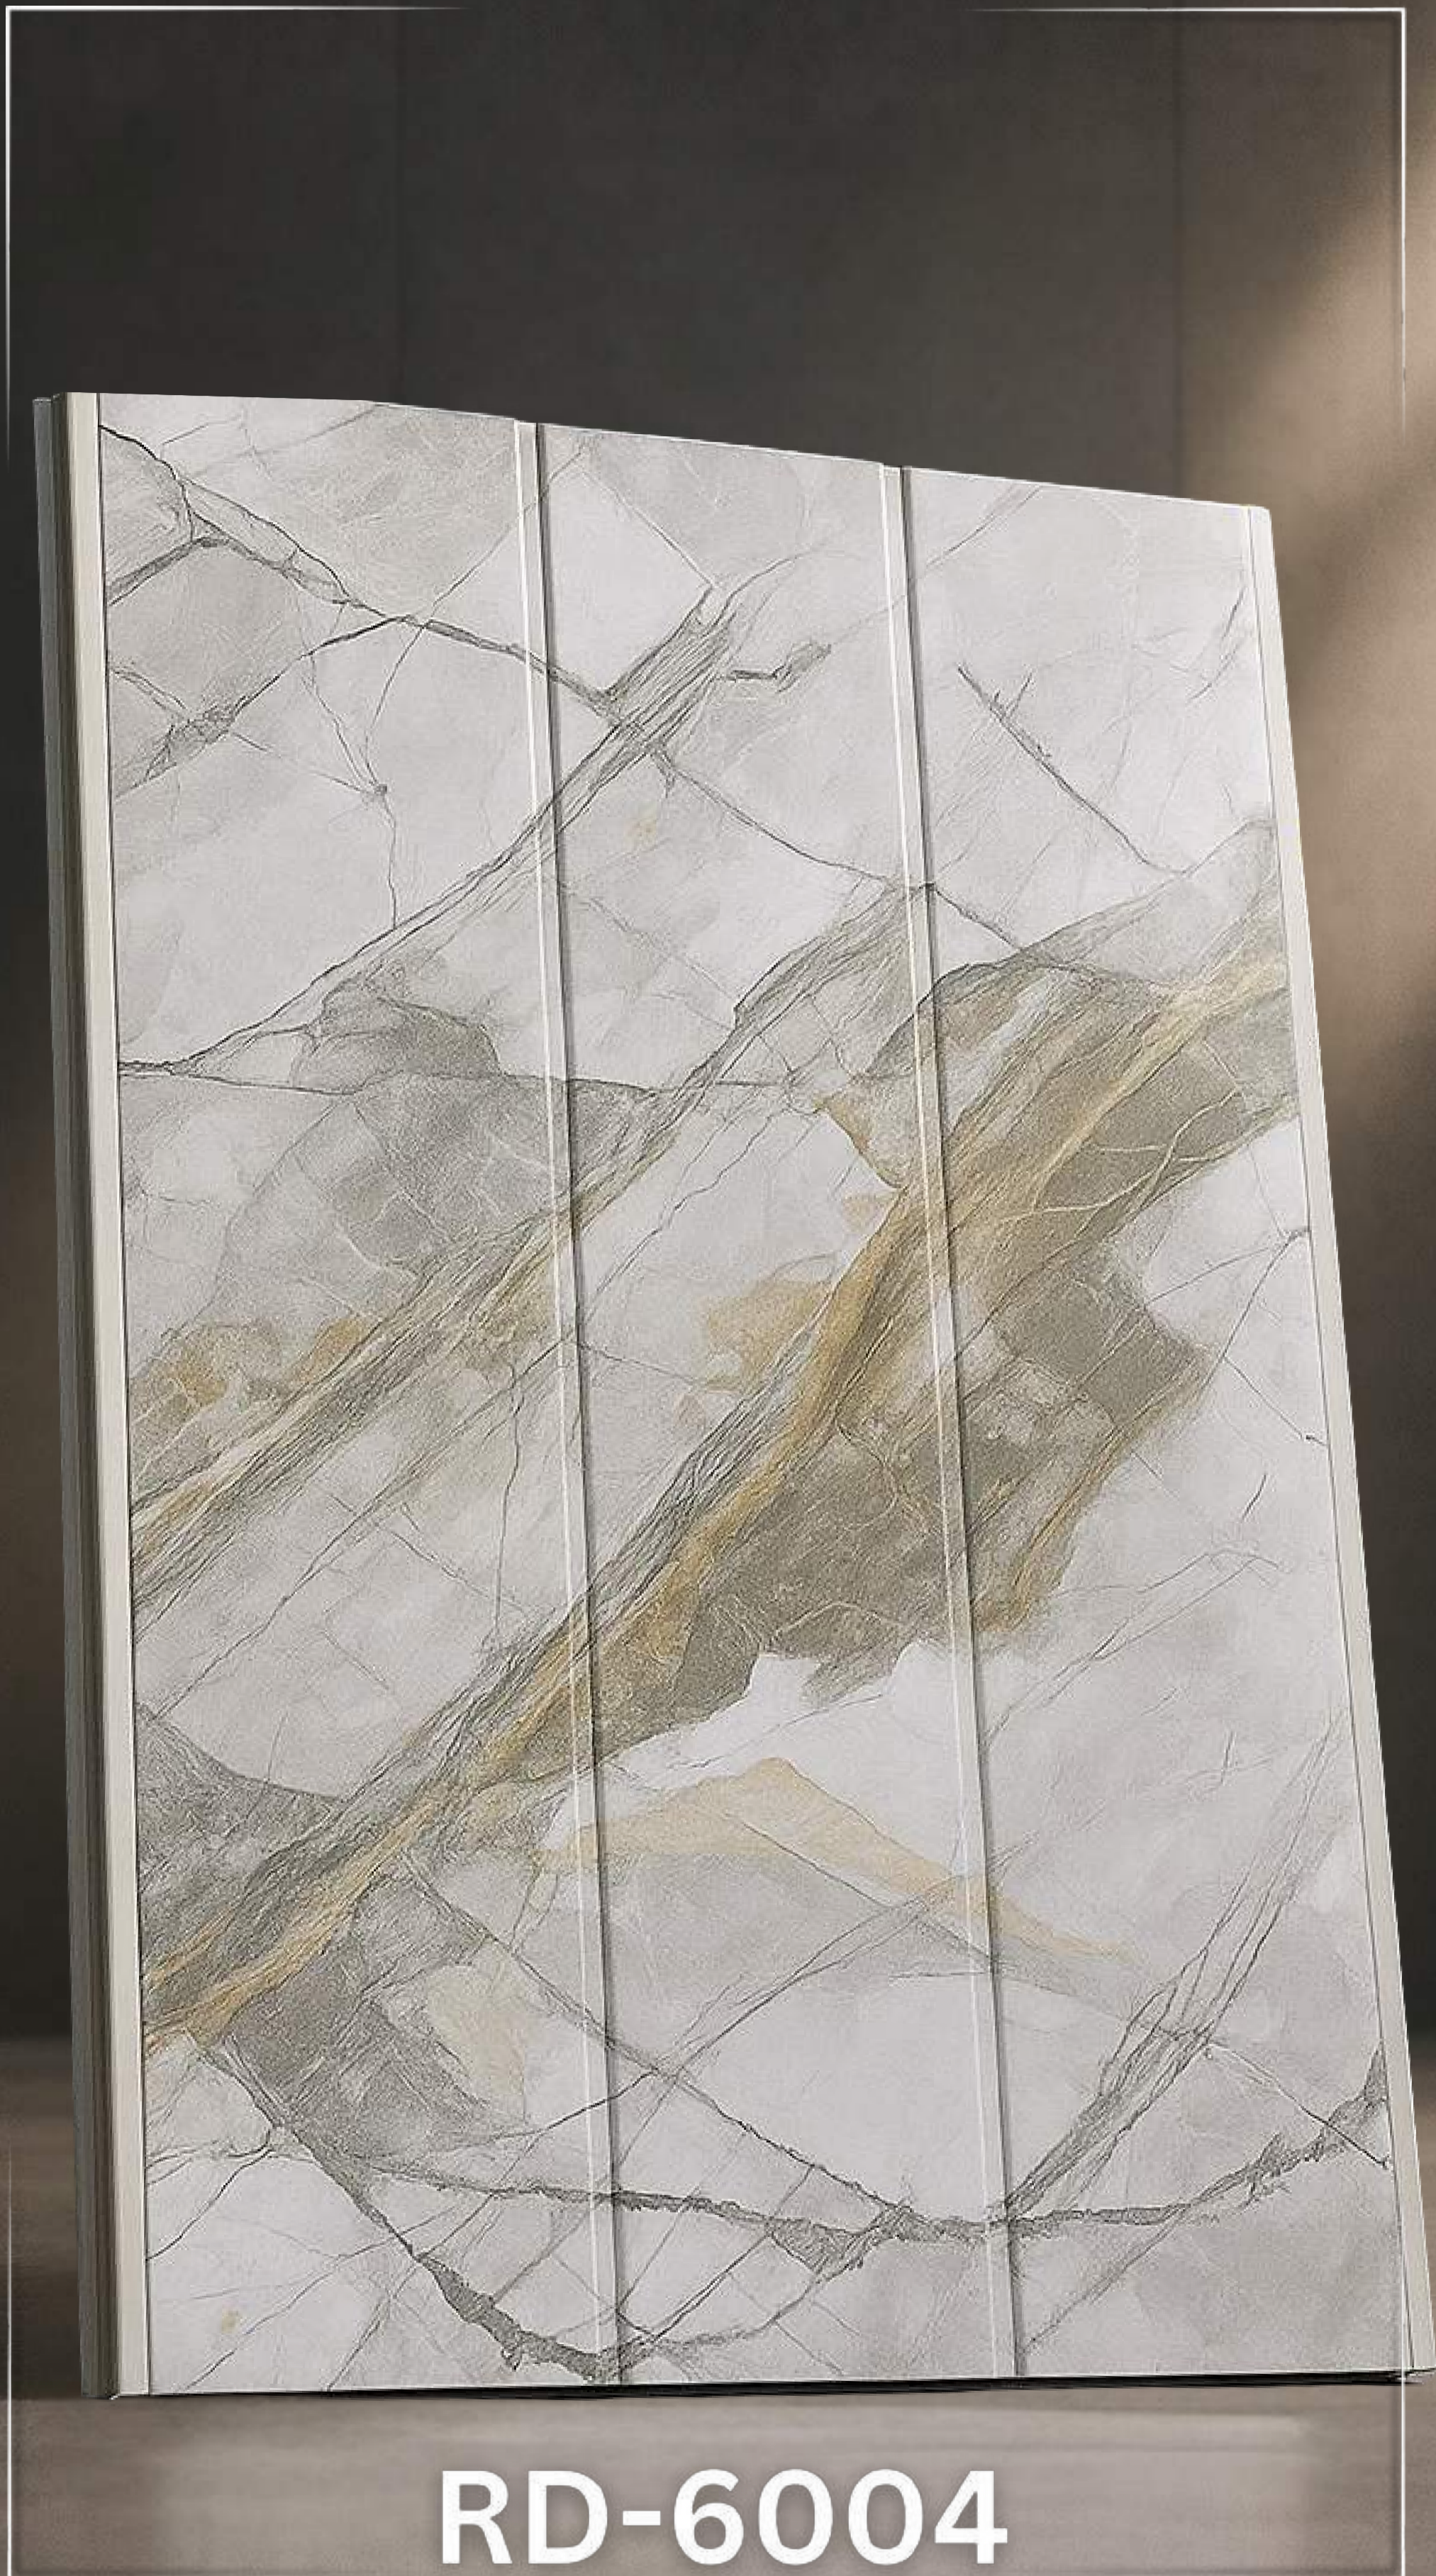

Regal DecorTM

A QUALITY PRODUCT

2V ROUND MOULD 40KG Defender Series

Thickness - 10mm Width - 250mm Length - 3050mm

RD-6001

RD-6002

RD-6003

RD-6004

RD-6005

RD-6006

Regal DecorTM

A QUALITY PRODUCT

EXCLUSIVE DESIGN

Thickness - 10mm Width - 250mm Length - 3050mm

RD-6007

RD-6008