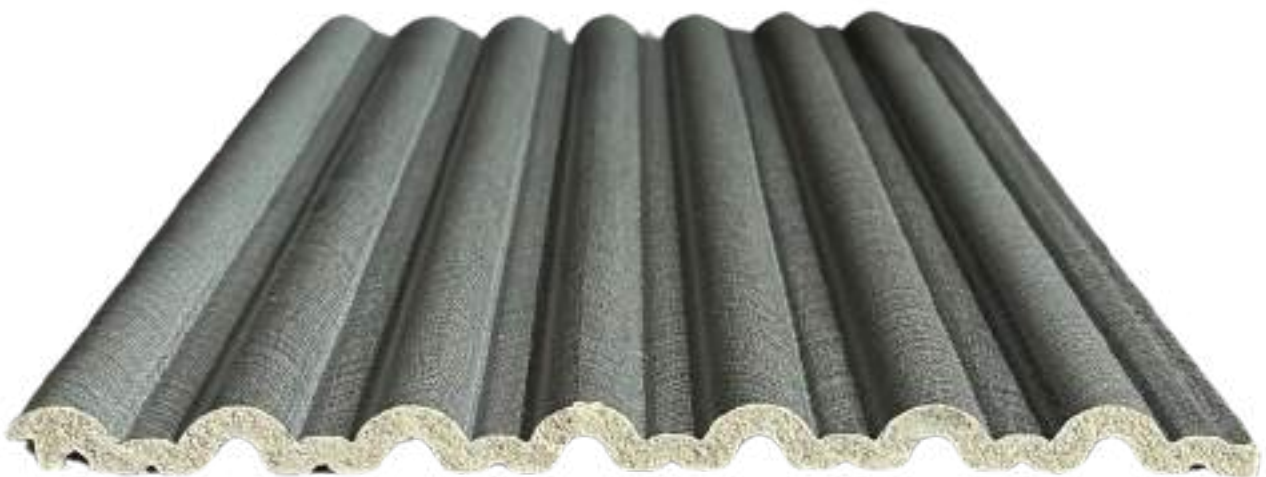

8" CHARCOAL LOUVERS

Thickness- 7mm

Width- 200mm

Length- 2900mm

PS-8901

PS-8903

PS-8904