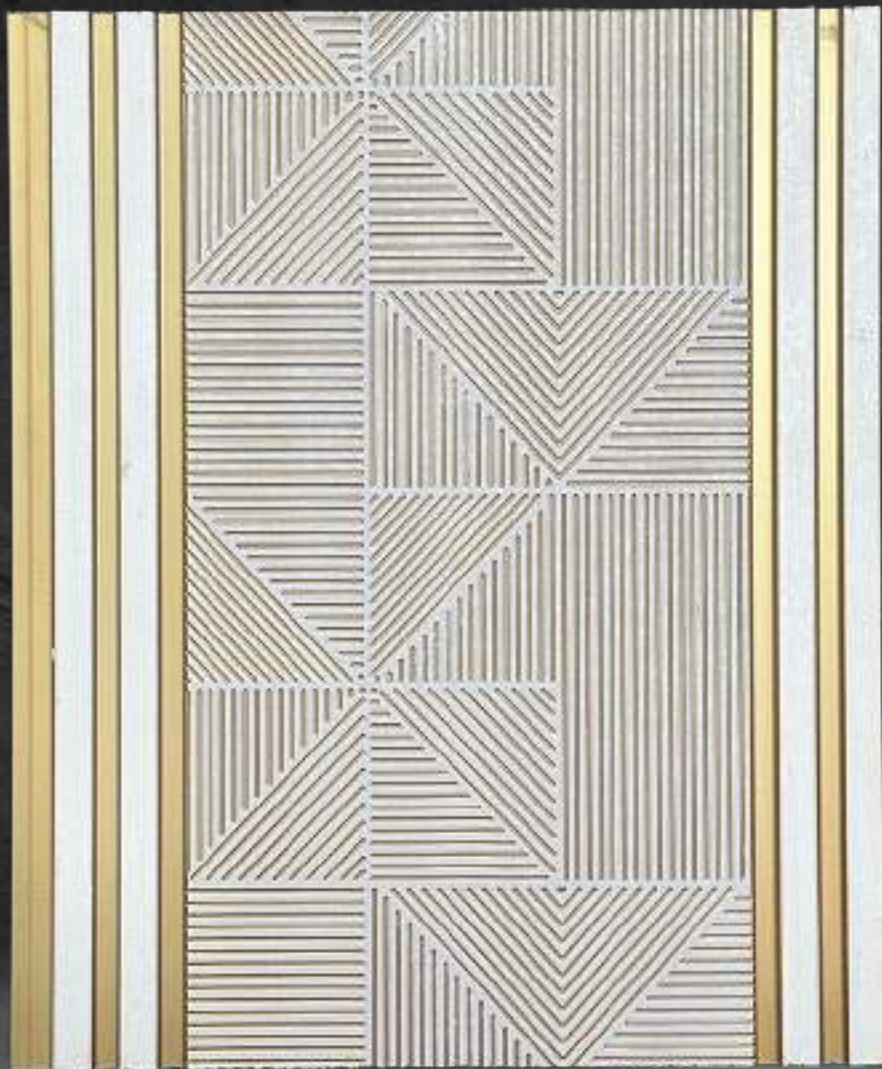

RegalDecorTM

A QUALITY PRODUCT

CHARCOAL LOUVERS

EXCLUSIVE SERIES

Thickness- 7mm Width- 300mm Height- 2900mm

PS-01

Size: (2900 x 300 x 7)mm
300MM Wide

PS-07

Size: (2900 x 300 x 7)mm
300MM Wide

PS-08

Size: (2900 x 300 x 7)mm
300MM Wide

PS-09

Size: (2900 x 300 x 7)mm
300MM Wide

PS-14

Size: (2900 x 300 x 7)mm
300MM Wide

Size: (2900 x 300 x 7)mm
300MM Wide

PS-32

CHARCOAL LOUVERS

Thickness- 7mm Width- 300mm Height- 2900mm

PS-11

Size: (2900 x 300 x 7)mm
300MM Wide

PS-12

Size: (2900 x 300 x 7)mm
300MM Wide

PS-13

Size: (2900 x 300 x 7)mm
300MM Wide

PS-17

Size: (2900 x 300 x 7)mm
300MM Wide

PS-18

Size: (2900 x 300 x 7)mm
300MM Wide

PS-19

Size: (2900 x 300 x 7)mm
300MM Wide

Size: (2900 x 300 x 7)mm
300MM Wide