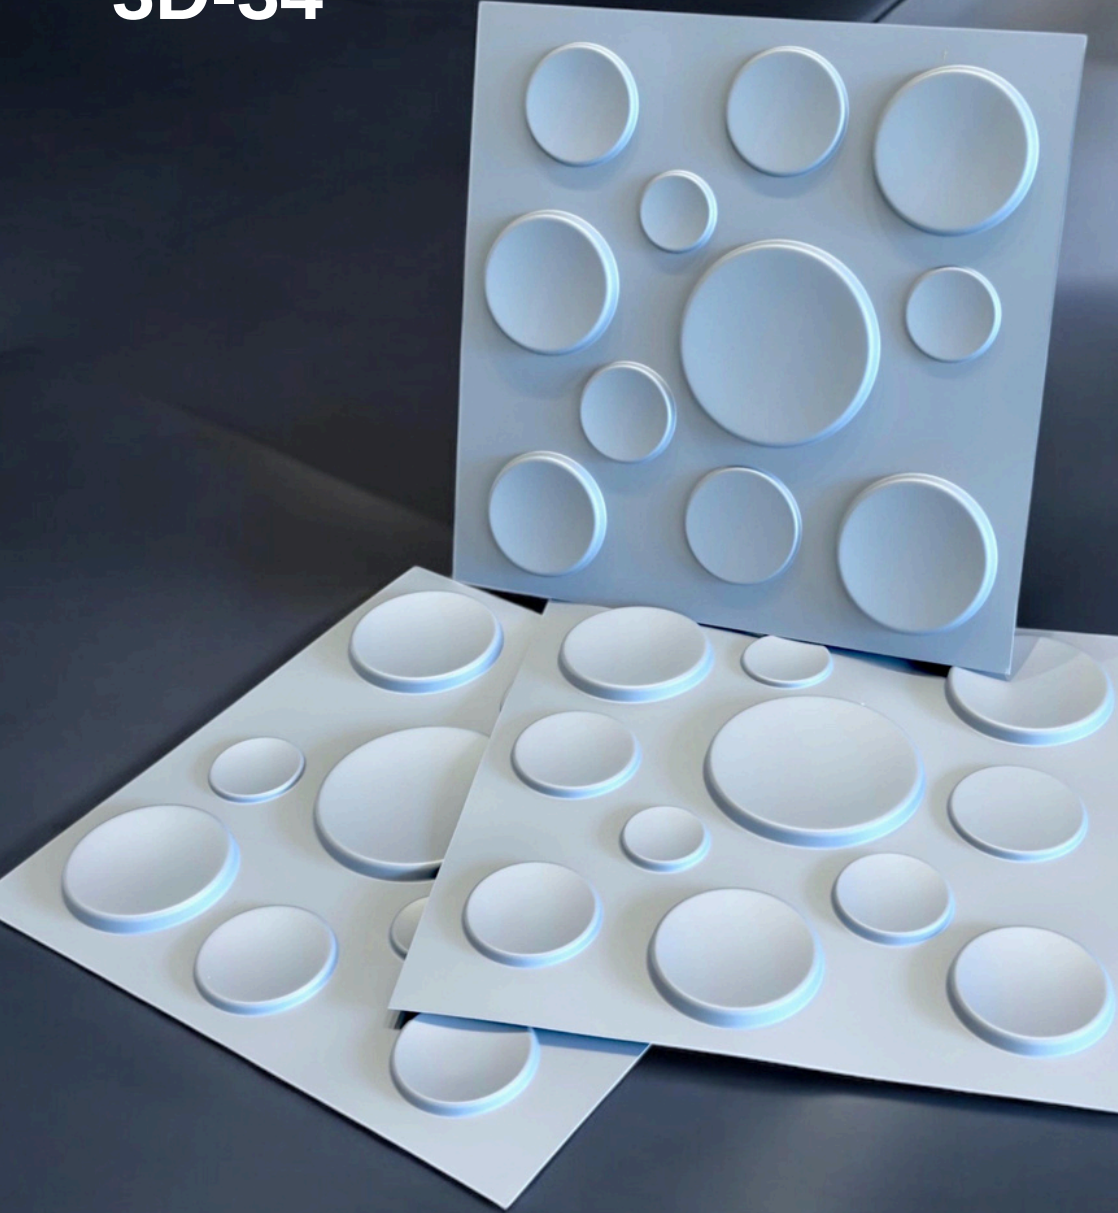

3D-34

Brilliant Silver