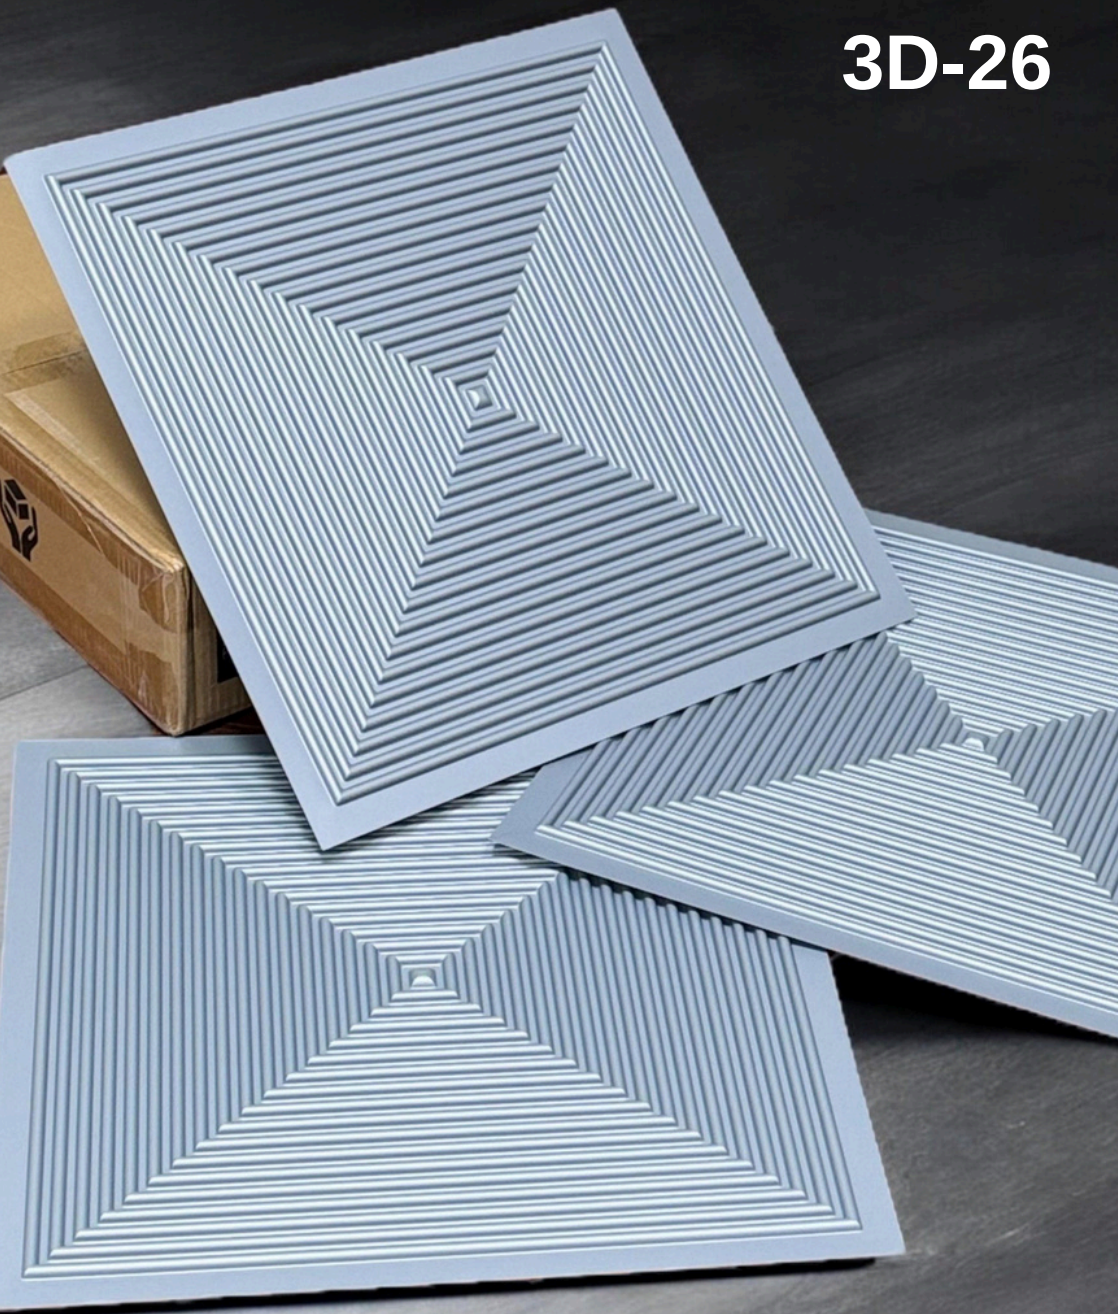

3D-26

Brilliant Silver